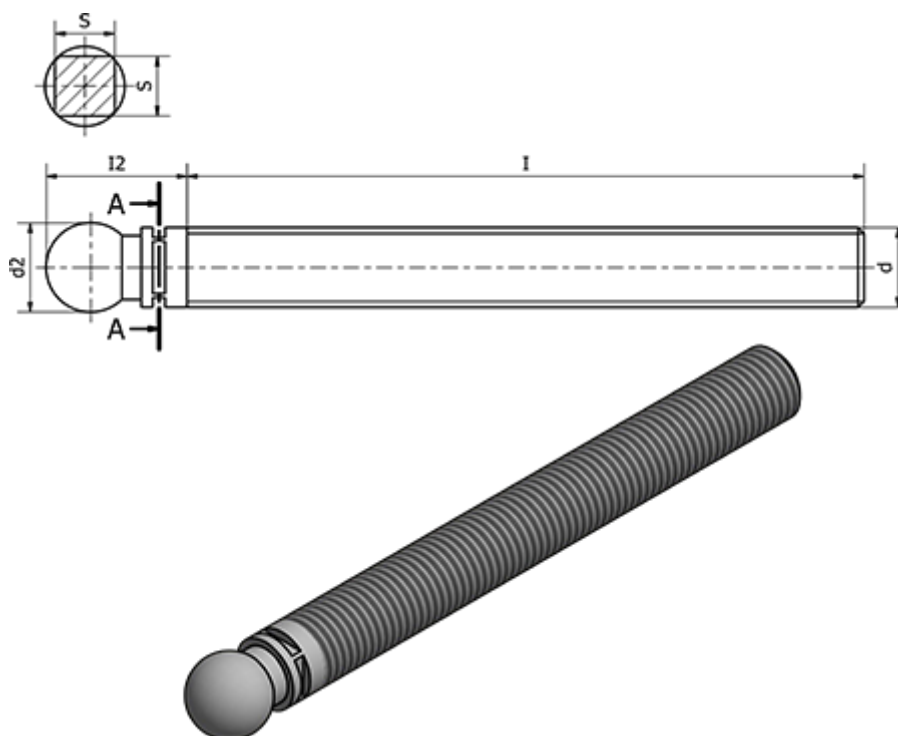

Article number: 2310322971

Description: E+G Stems Rustfast AISI 304
SMQ-14-SST-M16x68

Measures

Code	= 322971
d	= M16
d2	= 13.9
l	= 68
l2	= 19.7
S	= 12
Type	= SMQ-14-SST-M16x68
Weight in (g)	= 96